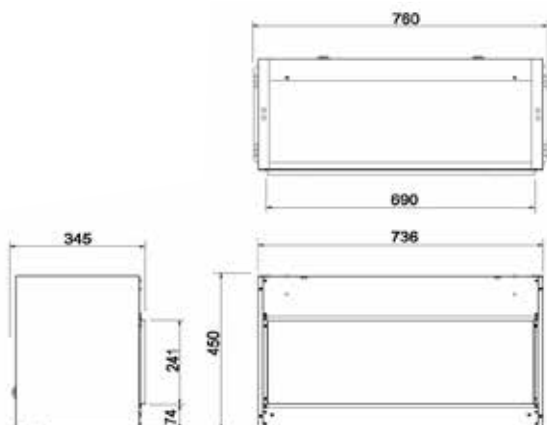

Opti-V single

Opti-V double

		Opti-V single	Opti-V double
General specifications	Fire system	Opti-Virtual®	Opti-Virtual®
	Article number	204912	204929
	EAN code	5011139204912	5011139204929
	Model	Built-in unit	Built-in unit
	View of the fire	1 sided	1 sided
	Colour	Black	Black
	Decoration / fuel bed	Log set	Log set
Product size	Measurements view of the fire (WxH)	69 x 24 cm	131 x 24 cm
	Outside dimensions WxHxD	73,6 x 45 x 34,5 cm	135,6 x 45 x 34,5 cm
Features	Heat output	No	No
	Thermostat	-	-
	Remote control	Yes	Yes
	Manual controlling directly at the fireplace possible yes / no	Yes	Yes
	Light module	LED screen	LED screen
	Sound module	Yes	Yes
	Colour effects settings	-	-
Power consumption	Heat setting 1 in W	-	-
	Heat setting 2 in W	-	-
	Flame only operation in W	35W	70W
	Max. consumption	35W	70W
Voltage	Voltage/Electrical frequency	230V/50Hz	230V/50Hz
Specifications	Product weight in kg	26	46
	Length of the cord	1,5 m	1,5 m
	Warranty	2 year	2 year