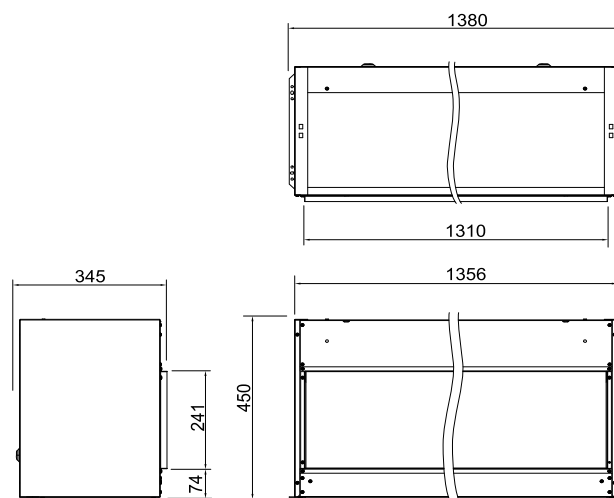

Opti-V single

Opti-V double

		Opti-V single	Opti-V double
General specifications	Fire system	Opti-Virtual®	Opti-Virtual®
	Article number	204912	204929
	EAN code	5011139204912	5011139204929
	Model	Built-in unit	Built-in unit
	View of the fire	1 sided	1 sided
	Colour	Black	Black
	Decoration / fuel bed	Log set	Log set
Product size	Measurements view of the fire (WxH)	69 x 24 cm	131 x 24 cm
	Outside dimensions WxHxD	73,6 x 45 x 34,5 cm	135,6 x 45 x 34,5 cm
Features	Heat output	No	No
	Thermostat	-	-
	Remote control	Yes	Yes
	Manual controlling directly at the fireplace possible yes / no	Yes	Yes
	Light module	LED screen	LED screen
	Sound module	Yes	Yes
	Colour effects settings	-	-
Power consumption	Heat setting 1 in W	-	-
	Heat setting 2 in W	-	-
	Flame only operation in W	35W	70W
	Max. consumption	35W	70W
Voltage	Voltage/Electrical frequency	230V/50Hz	230V/50Hz
Specifications	Product weight in kg	26	46
	Length of the cord	1,5 m	1,5 m
	Warranty	2 year	2 year